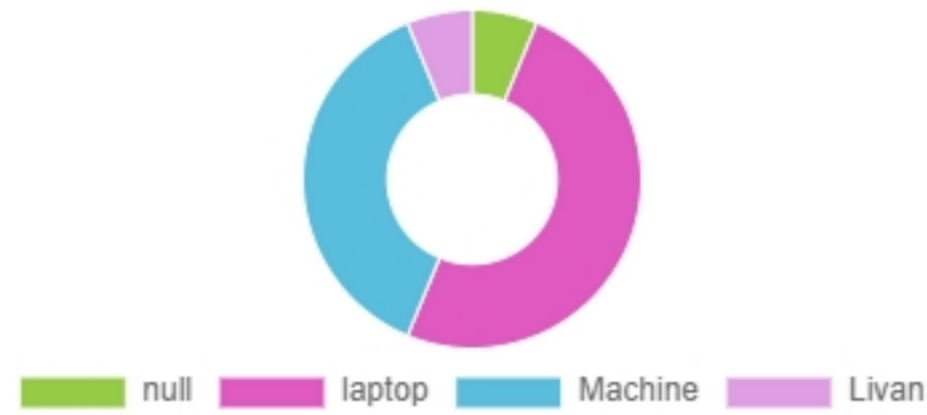

BG Color

Check Out

Check In

Nav Menu

Selected Menu

Asset by type

Asset by status

Recent asset activity

Asset	Employees	Status	Location	Date
terees	Frank	Check out	Boys ACC	2021-04-24
terees		Check in	Boys ACC	2021-04-28
aio	John Doe	Check out	HQ	2021-04-26
terees	Roxanne	Check out	Boys ACC	2021-04-24
terees		Check in	Boys ACC	2021-04-23
terees	John Doe	Check out	Boys ACC	2021-04-23
aio		Check in	HQ	2021-04-23
aio	Roxanne	Check out	HQ	2021-04-23
Side Test Place		Check in	Craigs Van	2021-04-17
Side Test Place	Mohsen	Check out	Craigs Van	2021-04-16